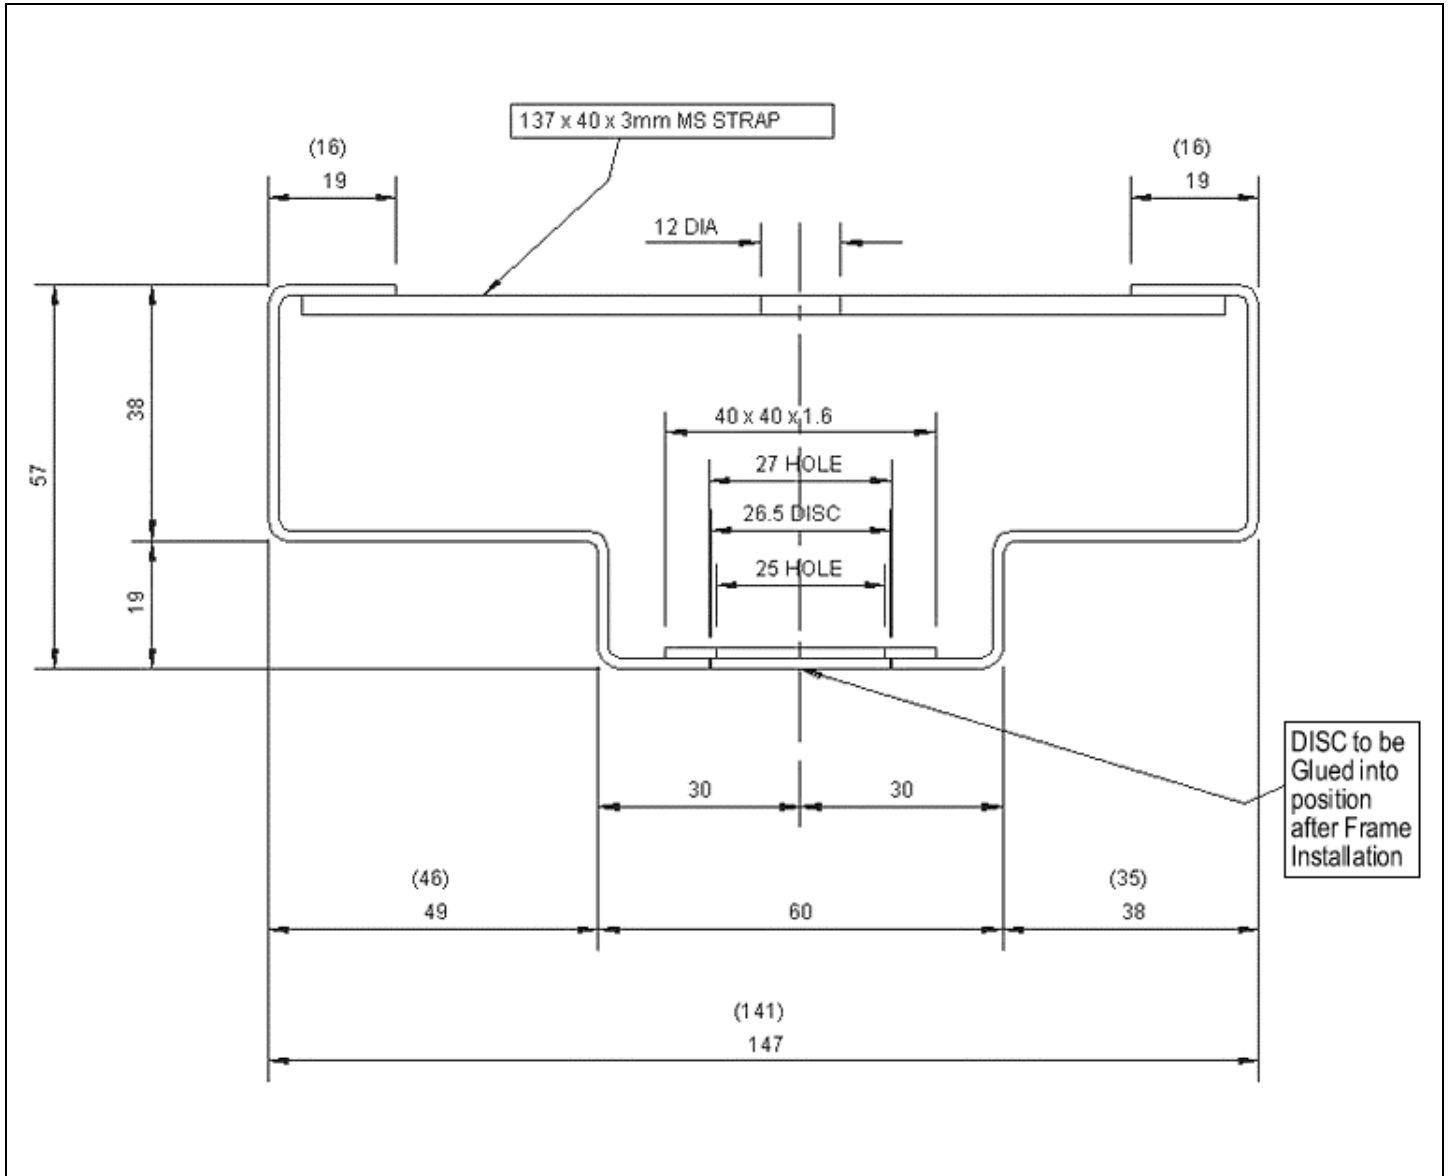

Product/Reference : :

STANDARD "KNOCKDOWN" FRAME PROFILE (147mm) With CONSEALED DISC FIXINGS : :

NB: Head Dimensions Shown in Brackets ( . . )

Material: 1.6mm ZINTEC

Fitzpatrick Doors  
 Unit 2, Rabone Park, Rabone Lane,  
 Smethwick, Birmingham B66 2NN United Kingdom